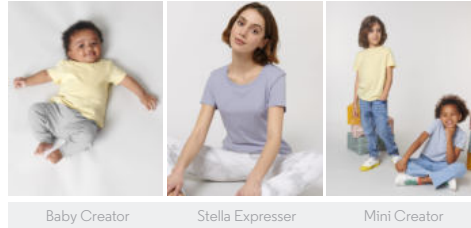

UNISEX T-SHIRTS
STTU755-CREATOR

The iconic unisex t-shirt

Medium Fit

- Set-in sleeve
- 1x1 rib at neck collar
- Inside back neck tape in self fabric
- Sleeve hem and bottom hem with wide double needle topstitch

Combo options

WHITES

COLORS

Shell : Single Jersey, 100% Cotton - Organic Ring Spun Combed, Fabric washed, 180 GSM

Printing Specifications

For suitable print techniques, please download our printing guide

Certifications & memberships