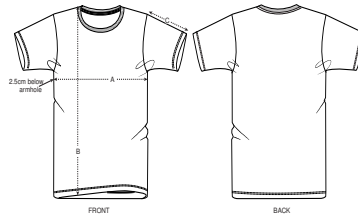

UNISEX T-SHIRTS
STTU755-CREATOR

The iconic unisex t-shirt

Medium Fit

- Set-in sleeve
- 1x1 rib at neck collar
- Inside back neck tape in self fabric
- Sleeve hem and bottom hem with wide double needle topstitch

Combo options

WHITES

COLORS

Shell : Single Jersey, 100% Cotton - Organic Ring Spun Combed, Fabric washed, 180 GSM

Printing Specifications

For suitable print techniques, please download our printing guide

Certifications & memberships

Wash Instructions

Wash similar colours together, do not iron on print, wash and iron inside out.

ESSENTIAL HEATHERS

SPECIAL HEATHERS

SIZES	XXS	XS	S	M	L	XL	XXL	3XL	4XL	5XL
A Half Chest	43.5	46	49	52	55	58	61	64	69	74
B Body Length	64	66	69	72	74	76	78	80	82	84
C Sleeve Length	19	19.5	20.5	21.5	22.5	22.5	23.5	24.5	24.5	25