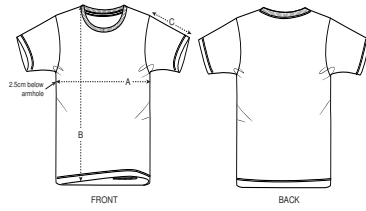

KIDS T-SHIRTS
STTK909 - MINI CREATOR

The iconic kids' t-shirt

Medium Fit

- Set-in sleeve
- 1x1 rib at neck collar
- Inside back neck tape in self fabric
- Sleeve hem and bottom hem with narrow double topstitch

Combo options

WHITES

COLORS

ESSENTIAL HEATHERS

SPECIAL HEATHERS

Shell : Single Jersey, 100% Cotton - Organic Ring Spun Combed, Fabric washed, 155 GSM

Printing Specifications

For suitable print techniques, please download our printing guide

Certifications & memberships

Wash Instructions

Wash similar colours together, do not iron on print, wash and iron inside out.

SIZES		3-4	5-6	7-8	9-11	12-14
A	Half Chest	33	35	37	41	44
B	Body Length	42	46	51.5	57.5	62.5
C	Sleeve Length	11.5	12.5	14.5	16.5	18.5