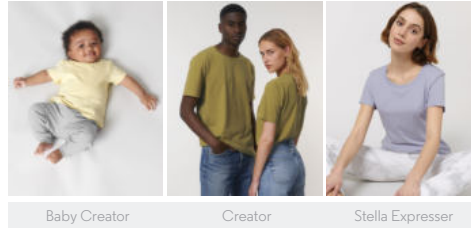

KIDS T-SHIRTS
STTK909 - MINI CREATOR

The iconic kids' t-shirt

Medium Fit

- Set-in sleeve
- 1x1 rib at neck collar
- Inside back neck tape in self fabric
- Sleeve hem and bottom hem with narrow double topstitch

Combo options

WHITES

COLORS

ESSENTIAL HEATHERS

SPECIAL HEATHERS

Shell : Single Jersey, 100% Cotton - Organic Ring Spun Combed, Fabric washed, 155 GSM

Printing Specifications

For suitable print techniques, please download our printing guide