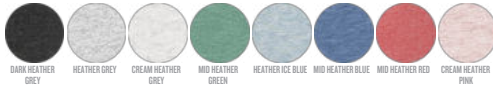

Combo options

WHITES

COLORS

ESSENTIAL HEATHERS

SPECIAL HEATHERS

Shell : Single Jersey, 100% Cotton - Organic Ring Spun Combed, Fabric washed, 155 GSM

Printing Specifications

For suitable print techniques, please download our printing guide