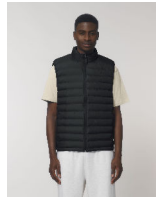

WHITES

OFF WHITE

COLORS

BLACK

BRITISH KHAKI

ROYAL BLUE

FRENCH NAVY

RED

DEEP METAL

FLAME ORANGE

WOMEN PADDED JACKET
SX184 - STELLA CLIMBER

The women's body warmer

Fitted

- Sleeveless
- High collar
- Reverse nylon zip at center front
- Zipped welt pockets with extra grosgrain puller
- Elastic tape binding at armhole
- Fully quilted
- Side panels for better shape
- Inside bound seams
- Bottom hem with adjustable plastic stopper and elastic cord

Combo options

Stanley Climber

Shell : Plain Weave , 100% Recycled polyester , Fluorine-free DWR , 75 GSM
 Padding : 100% Recycled polyester , 175 GSM
 Lining : Plain Weave , 100% Recycled polyester , Fluorine-free DWR , 75 GSM