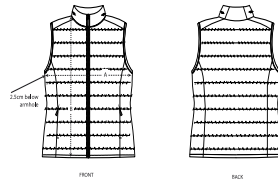

Combo options

Stanley Climber

Shell : Plain Weave , 100% Recycled polyester , Fluorine-free DWR , 75 GSM
 Padding : 100% Recycled polyester , 175 GSM
 Lining : Plain Weave , 100% Recycled polyester , Fluorine-free DWR , 75 GSM

Printing Specifications

For suitable print techniques, please download our printing guide

Certifications & memberships

Wash Instructions

Wash similar colours together, no ironing, wash inside out. Close all zips before washing. Tumble dry low temperature, use tennis ball for tumble dry.

| SIZES | | XS | S | M | L | XL | XXL |
|-------|-------------|----|----|----|----|----|-----|
| A | Half Chest | 47 | 50 | 53 | 56 | 59 | 62 |
| B | Body Length | 58 | 60 | 62 | 64 | 66 | 68 |