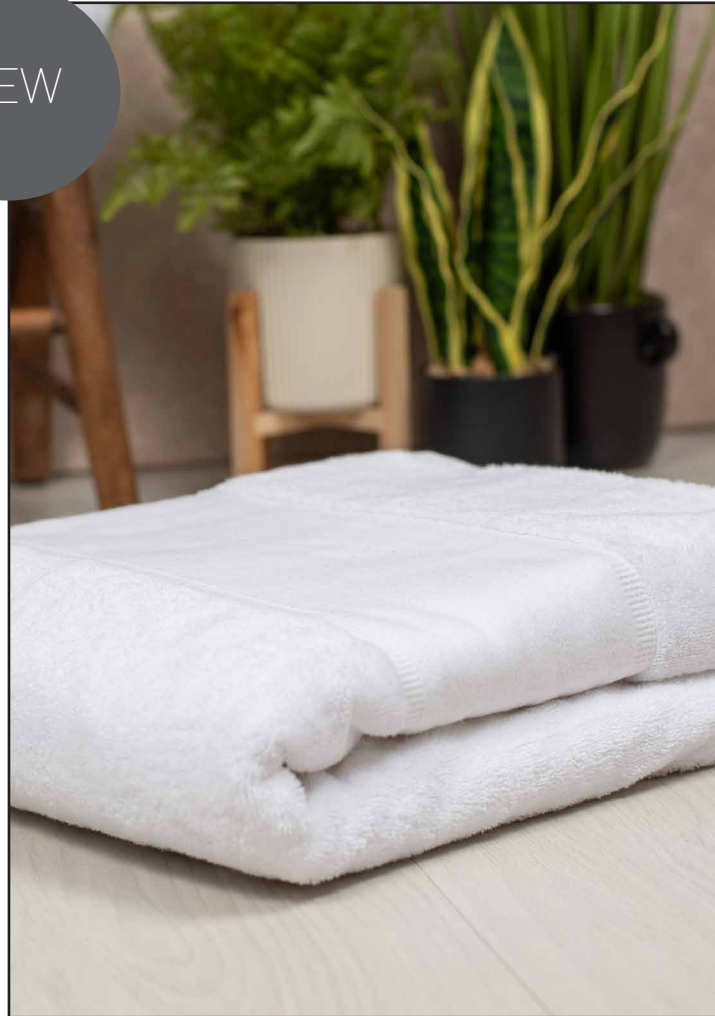

TOWEL
CITY

TC506

Organic Bath Sheet With Printable Border

NEW

Fabric: 100% Organic Cotton
Terry Towelling

Weight: 600gsm
Sizes: One Size 100x150cm
Carton: 12 (Packs of 1)

Country of Origin: India
Commodity Code: 63026000

- Certified Organic Cotton
- Hanging loop
- Printable border space for decoration 14cm x 100cm
- Dobby design either side of border
- Luxury heavyweight terry fabric with soft deep pile
- Excellent absorbency

White